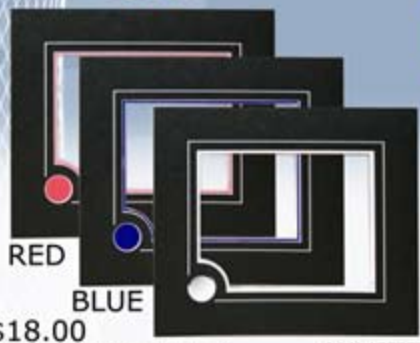

# Framework's NEW FRAMING PROGRAM

Frames are available in both **BLACK** and **MAHOGANY** finishes.

**A**

Finished frame size: 18.5"x16.5"

**C**

RED

BLUE

WHITE

\$18.00

8"x10" Pin (alone) can be used as horizontal or vertical

**B**

8"x10" Pin & Plate \$20.00 horizontal

8"x10" Pin & Plate vertical

\$20.00

LET US DO YOUR FRAMING!

Now includes 2" Moulding